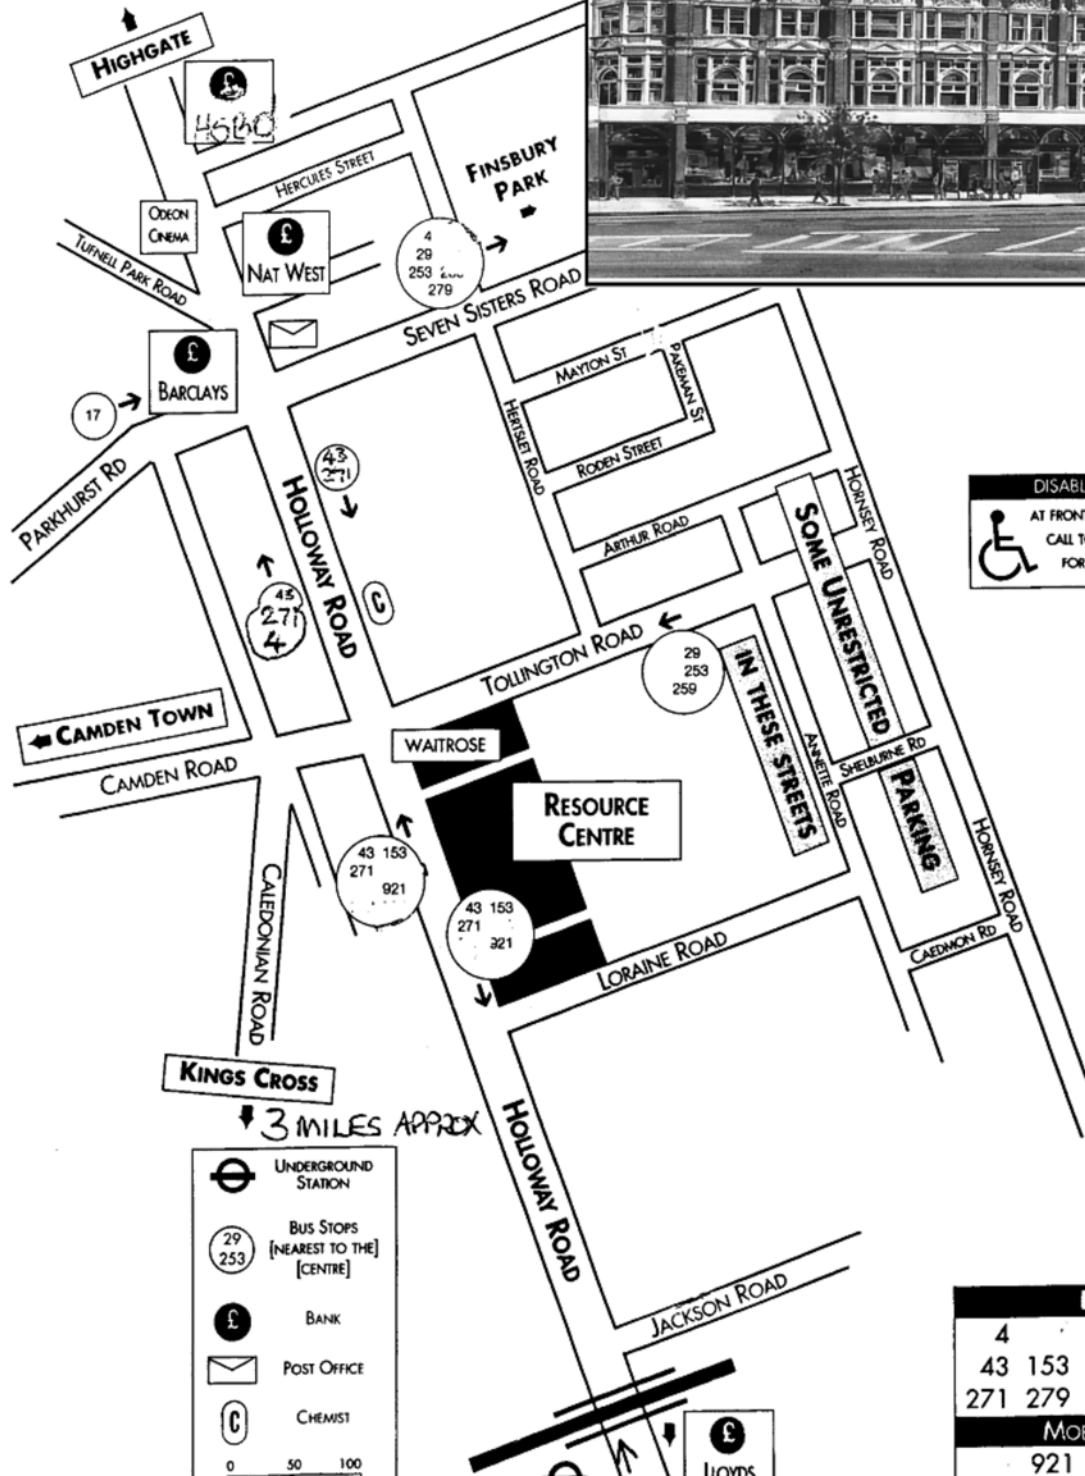

# How To Find Us

356 HOLLOWAY ROAD · LONDON N7 6PA TELEPHONE 0207700 0100

**DISABLED ACCESS**  
AT FRONT AND REAR OF CENTRE.  
CALL TO ARRANGE PARKING  
FOR DISABLED DRIVERS.

Buses	
4	17 29
43 153	253 259
271 279	
MOBILITY BUSES	
921	